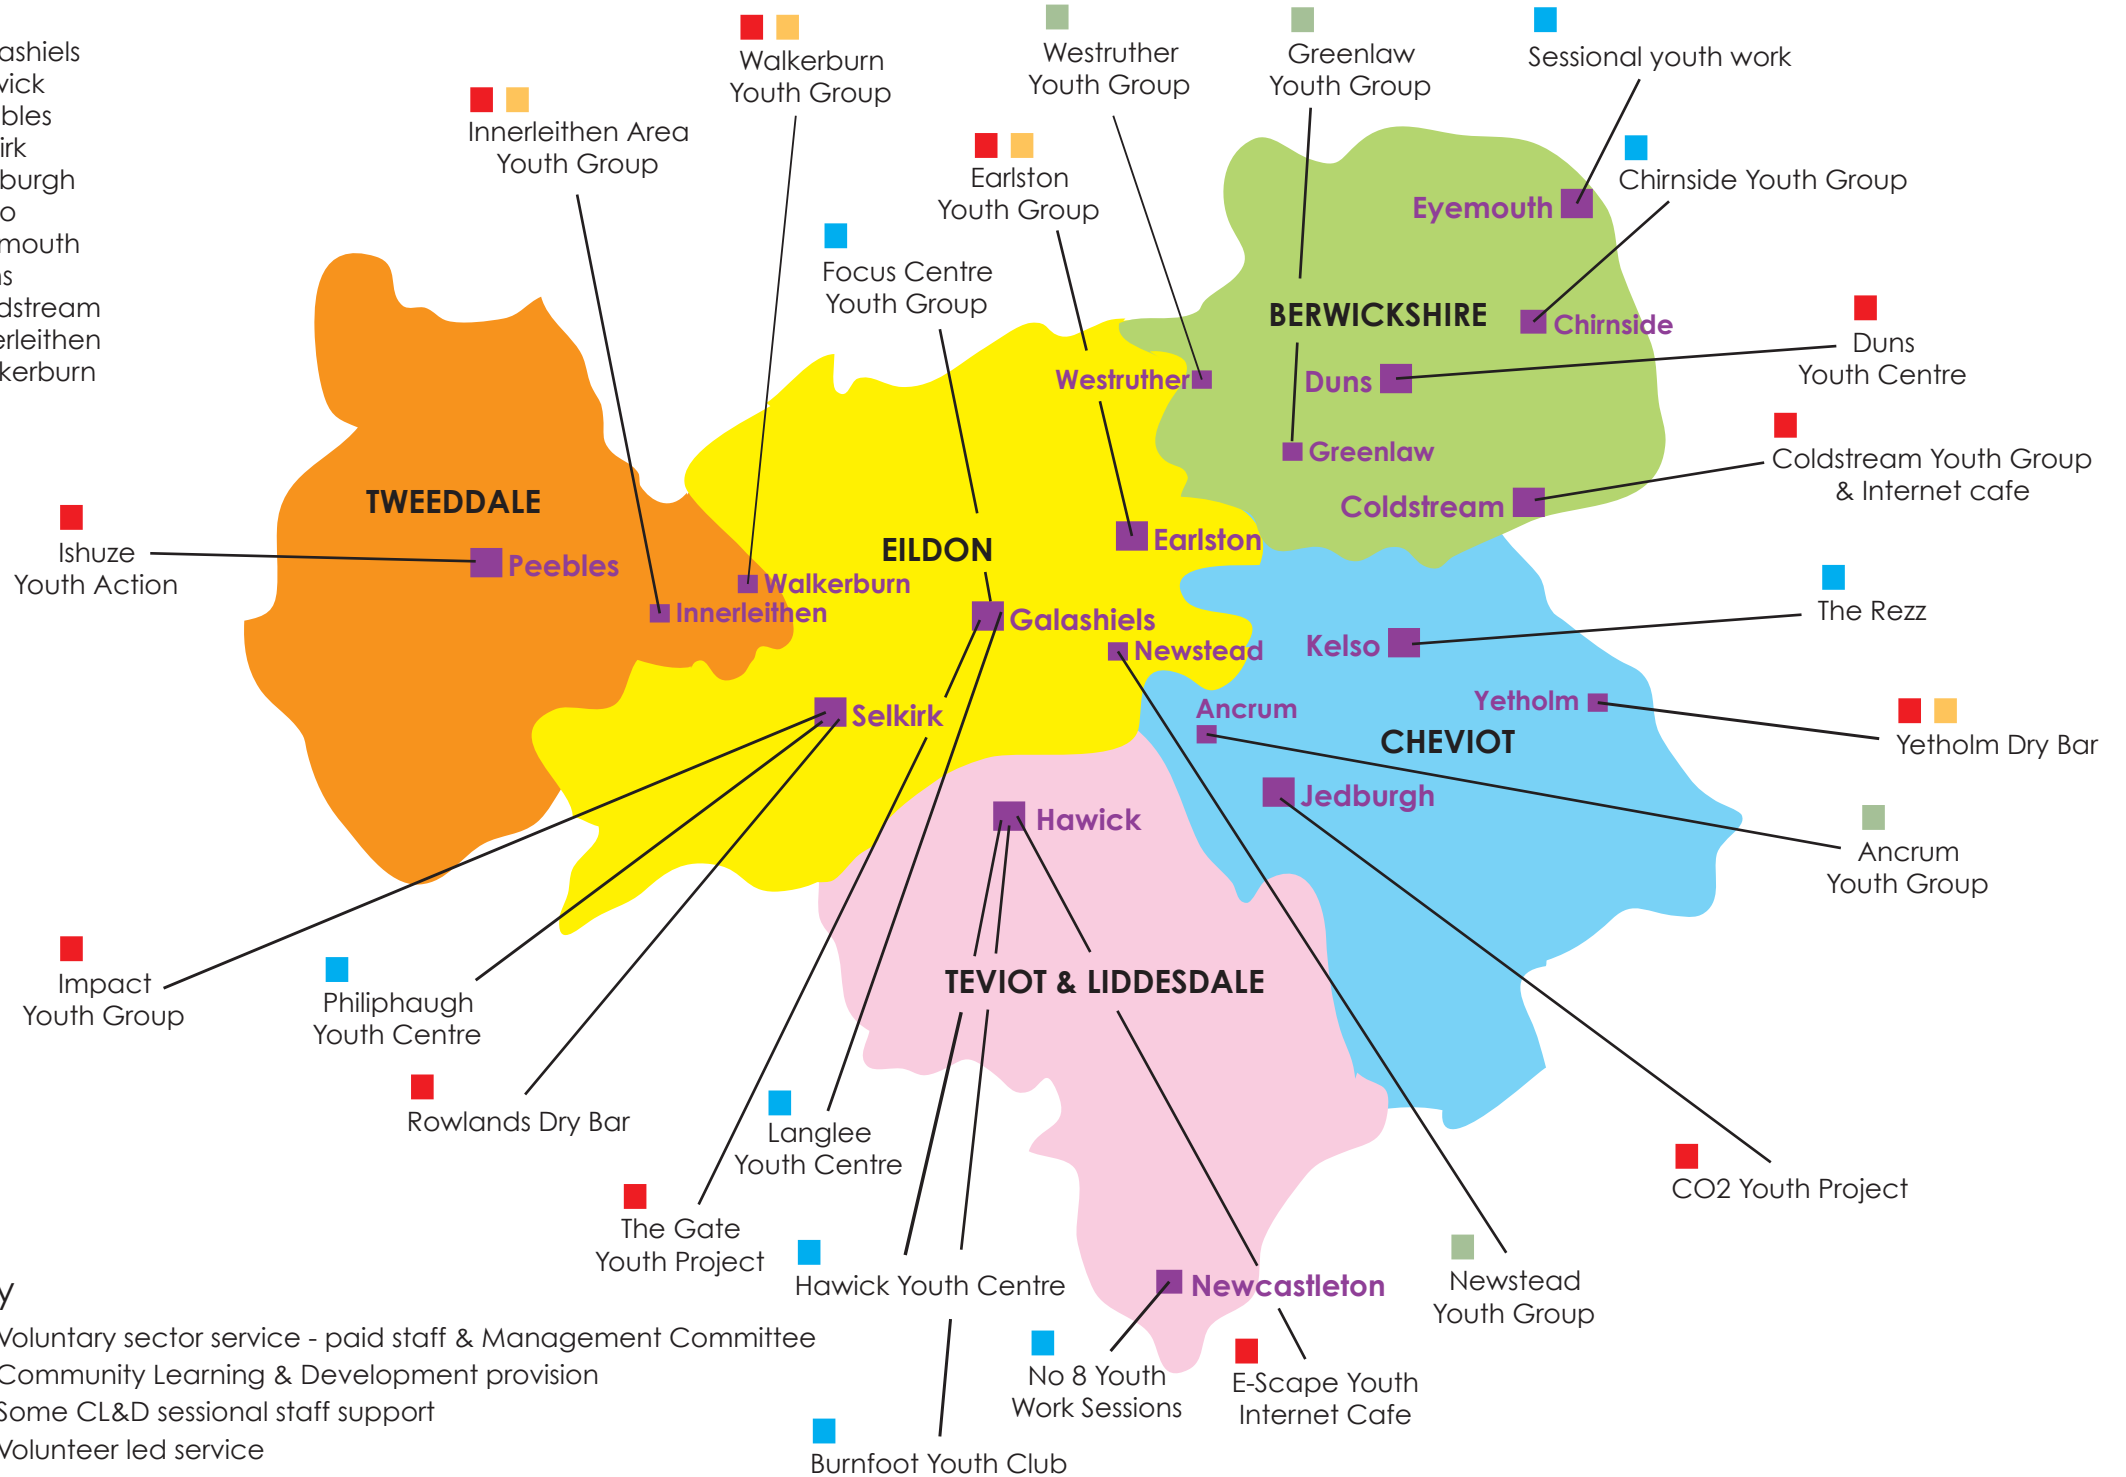

MAP OF YOUTH WORK SERVICES IN THE SCOTTISH BORDERS

Population Centres

- Galashiels
- Hawick
- Peebles
- Selkirk
- Jedburgh
- Kelso
- Eyemouth
- Duns
- Coldstream
- Innerleithen
- Walkerburn

Key

- Voluntary sector service - paid staff & Management Committee
- Community Learning & Development provision
- Some CL&D sessional staff support
- Volunteer led service